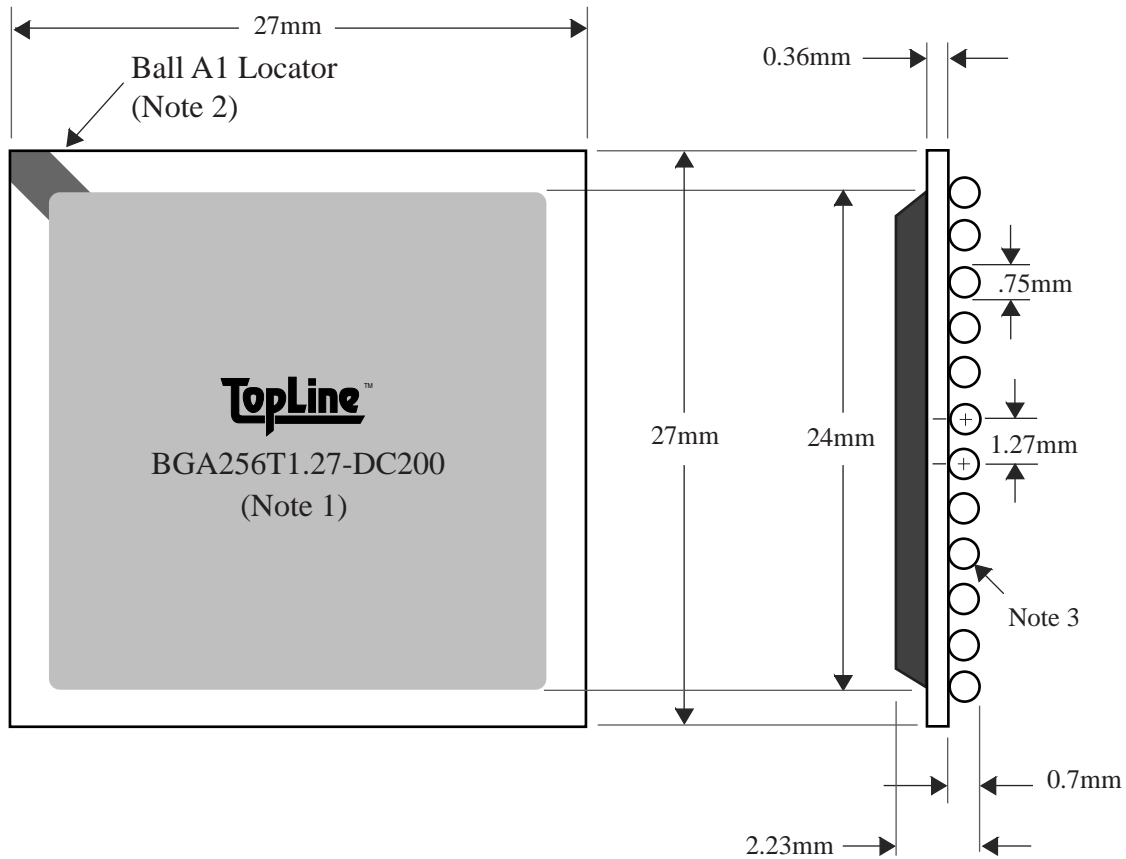

BALLS	PITCH	SIZE
256	1.27mm	27mm SQ

MATRIX	ROWS	CENTER	MAT'L
20 x 20	4	none	BT

BALL VIEW

BOTTOM SIDE (TOP X-RAY VIEW)

TEST VEHICLE BOARD

AFTER MOUNTING TO TEST BOARD

BGA256T1.27-DC200

TEL 1-714-898-3830
info@toplinedummy.com

<u>BALLS</u>	<u>PITCH</u>	<u>SIZE</u>	<u>MATRIX</u>	<u>ROWS</u>	<u>CENTER</u>	<u>MAT'L</u>
256	1.27mm	27mm SQ	20 x 20	4	none	BT

TOP VIEW

SIDE VIEW

NOTES		REVISIONS		
Note 1	Logo and part number centered White ink or laser marked	Rev	Date	Changes
Note 2	Ball A1 locator mark positioned in corner			
Note 3	Ball Material: 63/37 SnPb	PACKAGING TRAYS		
Note 4	Substrate Material: BT laminate	Tray BGATRAY27mm-4x10 Tray Quantity 40		